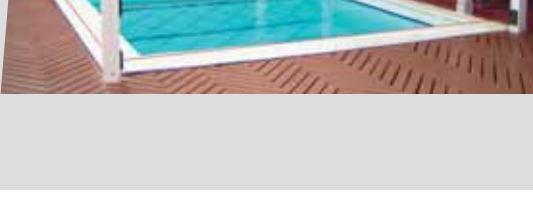

- > **PVC Linings** to line and waterproof your pool. The linings give a unique elegance to your pool and iridescent reflections to the water.
- > **Acrylic Ladder:** a refined, high-quality accessory that allows convenient access to your pool. There are many possibilities to personalize the form, size and color. Equipped with openings that can be integrated with a hydro massage system. The ladder must be incorporated in the design phase of the project, various options can be selected.
- > **Pool borders and flooring:** in natural reconstructed stone, the esthetic features and characteristics of the original rock are preserved, and have the added benefit of heat-reflection traits: the result guarantees a pleasing texture while avoiding unpleasant burns. Solutions that blend esthetics, safety, strength and practicality.
- > **Illumination and Music:** create the lighting effects you desire – from suggestive atmosphere to bright, entertaining lighting – by choosing from the various types and intensities available. You can also connect your stereo or MP3 to our complete illumination systems to give a touch of refined elegance to your pool.
- > **Hydrotherapy:** equipped with a hydrotherapy system, your Busatta pool can become an authentic wellness center. Functions for localized massages stimulate lymph-draining action that helps tone and slim your body.
- > **Upstream Swimming:** the upstream swimming unit can be easily installed along the edge of any pool for those who want to stay in shape by swimming against the current. No modifications to the pool structure are required. Perfect for athletes.
- > **Covers:** various solutions are available: **roll-up covers**, characterized by a sophisticated but simple mechanism; **Isothermal covers**, light and resistant, they can be used manually or automatically to cover the pool during the season when it is in use; **Winter covers**, safeguards the water so that it can be re-used for the next season.
- > **Heating:** for around-the-year use of the pool. Various possibilities include: furnace heaters, heat exchangers, electric heaters, heat pumps. Each one fitted to the specific needs and dimensions of the pool.
- > **Dehumidification.** The sophisticated choice to enjoy an indoor pool requires solutions able to eliminate inconveniences such as condensation, fogged windows and unwanted efflorescence. A complete range of quiet, compact dehumidifiers are available for the various types and shapes of pools.
- > **Shower:** an unavoidable poolside accessory. Various solutions in terms of materials, form and color.
- > **Maintenance:** automatic cleaning and maintenance are indispensable for the complete enjoyment of the pool. Our **automatic cleaners** are authentic robots, easy to care for and capable of cleaning your pool without supervision. Equipped with sensors, they detect the size and shape of the pool.
- > **Safety:** enjoy your pool as a relaxing and pleasant area, but also as a safe and protected area. We have a variety of safety systems that range from the more traditional mechanical devices to the modern technological versions. **ATTENTION: THESE SAFETY DEVICES DO NOT SUBSTITUTE the careful supervision of children under any circumstances.**